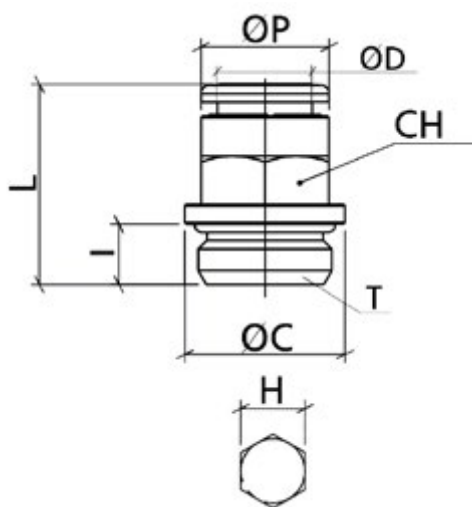

Data Sheet

Article number: 589OTRC08G01

Description: Metal Push-in fitting, straight, $\varnothing 8$ / G1/8", w. o-ring
Type: OTRC08G01, Nickel plated brass

Measures

= G1/8"	Weight = 14
= 14	
= 14	
= 5.5	
= 24.5	
= 14	
= 8	
= 5	